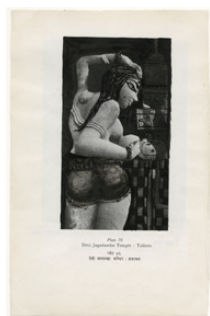

Vivan Sundaram
Khajuraho_01, 1965
3.75 x 6.75"
Pen drawing on photograph on printed page
Signed on page
Unique