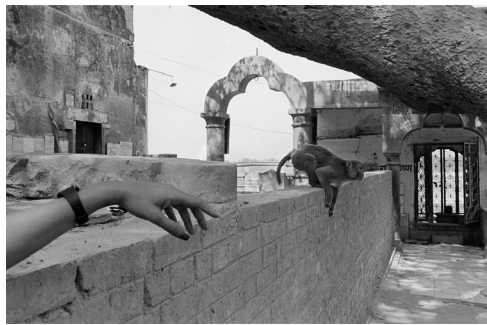

The Monkey Paw, 1994-1995
6 x 9 inches/ 8 x 10 inches
Gelatin Silver Print
Signed in ink with title, date, and edition number on archival label verso
Edition 1/7
SEP3779