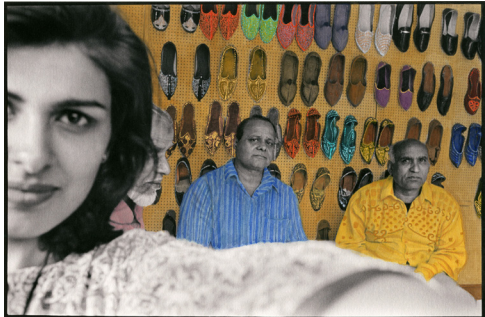

Treasure Map 015, 2015
5.25 x 8 inches/ 8.5 x 11 inches
Painted Archival Digital Print
Signed in pencil and date on face below
image
Archival Digital Print on Hahnemuehle water
color paper, Image 1994-5,
painted 2015
Unique
SEP3829