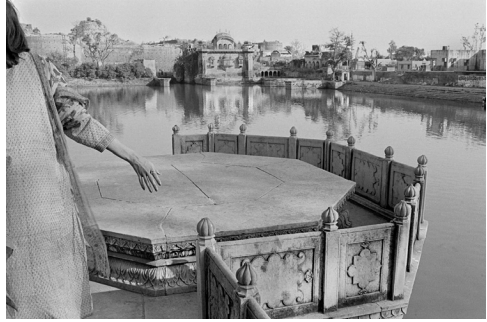

Hand Some, 1994-1995
6 x 9 inches/ 8 x 10 inches
Gelatin Silver Print
Signed in ink with title, date, and edition number on archival label verso
Edition 1/7
SEP3771