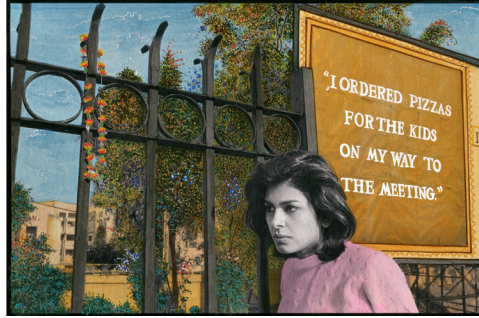

Treasure Map 009, 2015
5.25 x 8 inches/ 8.5 x 11 inches
Painted Archival Digital Print
Signed in pencil and date on face below image
Archival Digital Print on Hahnemuehle water color paper, Image 1994-5, painted 2015
Unique
SEP3835