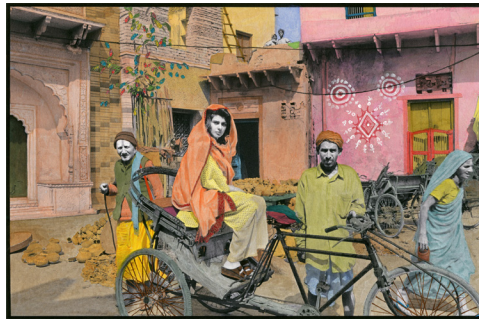

Treasure Map 011, 2015
5.25 x 8 inches/ 8.5 x 11 inches
Painted Archival Digital Print
Signed in pencil and date on face below image
Archival Digital Print on Hahnemuehle water color paper, Image 1994-5, painted 2015
Unique
SEP3825