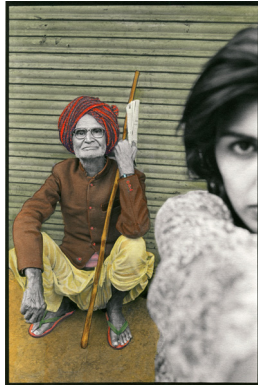

Treasure Map 008, 2015
8 x 5.25 inches/ 11 x 8 inches
Painted Archival Digital Print
Signed in pencil and date on face below
image
Archival Digital Print on Hahnemuehle water
color paper, Image 1994-5,
painted 2015
Unique
SEP3832