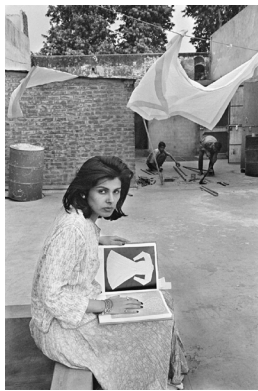

The Moghul Coat, 1994-1995
9 x 6 inches/ 10 x 8 inches
Gelatin Silver Print
Signed in ink with title, date, and edition num-
ber on archival label verso
Edition 1/7
SEP3767