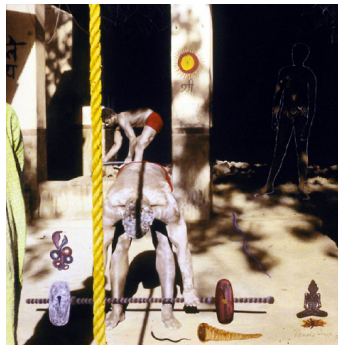

Tantric Self-Portrait in Jaipur #16, 2000-2001
23.75 x 23.75 inches/ 32 x 32 inches
Silver Print with Mixed Media
signed and dated on face bottom right hand corner
(Oil, acrylic, gold, mud and vermillion powder)
Unique
SEP3789