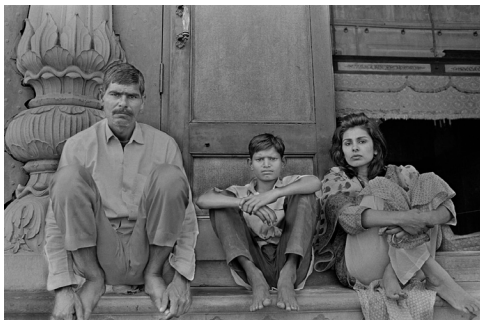

The Caretakers, 1994-1995
6 x 9 inches/ 8 x 10 inches
Gelatin Silver Print
Signed in ink with title, date, and edition num-
ber on archival label verso
Edition 1/7
SEP3781