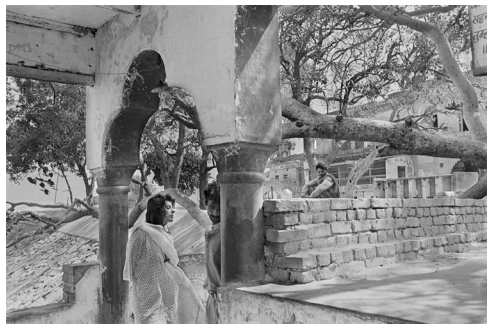

The Arc, 1994-1995
6 x 9 inches/ 8 x 10 inches
Gelatin Silver Print
Signed in ink with title, date, and edition number on archival label verso
Edition 1/7
SEP3773