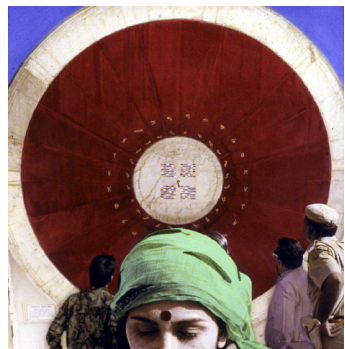

Tantric Self-Portrait in Jaipur #1, 2000-2001
37 x 37 inch Silver Print with Mixed Media
signed and dated on face bottom right hand corner
(Oil, acrylic, gold, mud and vermillion powder)
Unique
SEP2413