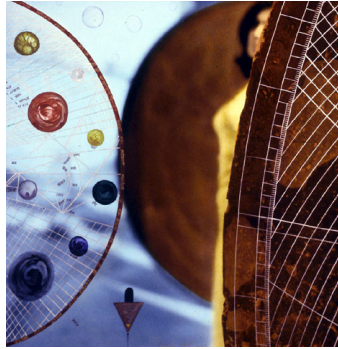

Tantric Self-Portrait in Jaipur #2, 2000-2001
24.5 x 24.5 inches/ 32 x 32 inches
Silver Print with Mixed Media
signed and dated on face bottom right hand corner
(Oil, acrylic, gold, mud and vermillion powder)
Unique
SEP3788