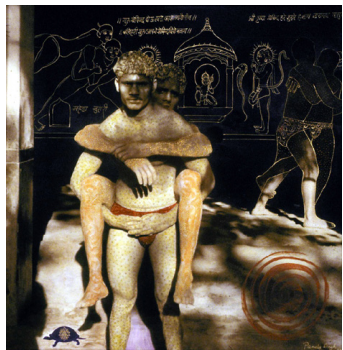

Tantric Self-Portrait in Jaipur #13, 2000-2001
24.5 x 24.5 inches/ 32 x 32 inches
Silver Print with Mixed Media
signed and dated on face bottom right hand
corner
(Oil, acrylic, gold, mud and vermillion powder)
Unique
SEP3792