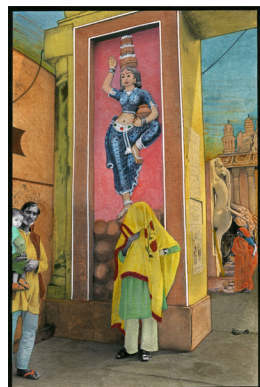

Treasure Map 001, 2015
8 x 5.25 inches/ 11 x 8 inches
Painted Archival Digital Print
Signed in pencil and date on face below
image
Archival Digital Print on Hahnemuehle water
color paper, Image 1994-5,
painted 2015
Unique
SEP3833