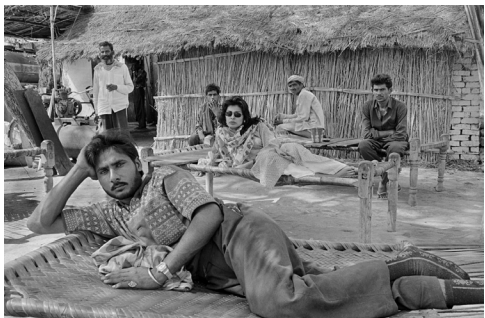

The Lorry Driver, 1994-1995
6 x 9 inches/ 8 x 10 inches
Gelatin Silver Print
Signed in ink with title, date, and edition num-
ber on archival label verso
Edition 1/7
SEP3783