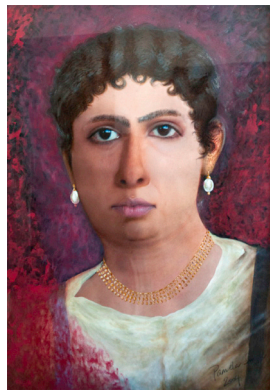

PAMELA SINGH  
Faiyum Heads

Faiyum Head #1, 2004  
36 x 47 inches/ 34 x 45 inches  
Archival Inkjet Print with Mixed Media  
(Acrylic & gold leaf)  
On lower right hand corner  
Framed with 2" Black Frame  
Unique  
SEP4365

Faiyum Head #3, 2004  
36 x 47 inches/ 34 x 45 inches  
Archival Inkjet Print with Mixed Media  
(Acrylic & gold leaf)  
On lower right hand corner  
Framed with 2" Black Frame  
Unique  
SEP4366

Faiyum Head #4, 2004  
36 x 47 inches/ 34 x 45 inches  
Archival Inkjet Print with Mixed Media  
(Acrylic & gold leaf)  
On lower right hand corner  
Framed with 2" Black Frame  
Unique  
SEP4367

Faiyum Head #5, 2004  
36 x 47 inches/ 34 x 45 inches  
Archival Inkjet Print with Mixed Media  
(Acrylic & gold leaf)  
On lower right hand corner  
Framed with 2" Black Frame  
Unique  
SEP4368

Faiyum Head #6, 2004  
36 x 47 inches/ 34 x 45 inches  
Archival Inkjet Print with Mixed Media  
(Acrylic & gold leaf)  
On lower right hand corner  
Framed with 2" Black Frame  
Unique  
SEP4369