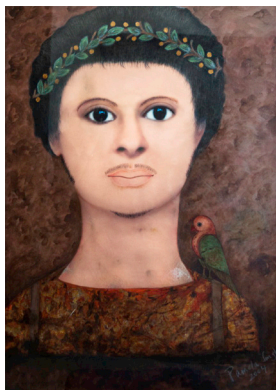

PAMELA SINGH  
Faiyum Heads

Faiyum Head #1, 2004  
36 x 47 inches/ 34 x 45 inches  
Archival Inkjet Print with Mixed Media  
(Acrylic & gold leaf)  
On lower right hand corner  
Framed with 2" Black Frame  
Unique  
SEP4365

Faiyum Head #3, 2004  
36 x 47 inches/ 34 x 45 inches  
Archival Inkjet Print with Mixed Media  
(Acrylic & gold leaf)  
On lower right hand corner  
Framed with 2" Black Frame  
Unique  
SEP4366

Faiyum Head #4, 2004  
36 x 47 inches/ 34 x 45 inches  
Archival Inkjet Print with Mixed Media  
(Acrylic & gold leaf)  
On lower right hand corner  
Framed with 2" Black Frame  
Unique  
SEP4367

Faiyum Head #5, 2004  
36 x 47 inches/ 34 x 45 inches  
Archival Inkjet Print with Mixed Media  
(Acrylic & gold leaf)  
On lower right hand corner  
Framed with 2" Black Frame  
Unique  
SEP4368

Faiyum Head #6, 2004  
36 x 47 inches/ 34 x 45 inches  
Archival Inkjet Print with Mixed Media  
(Acrylic & gold leaf)  
On lower right hand corner  
Framed with 2" Black Frame  
Unique  
SEP4369