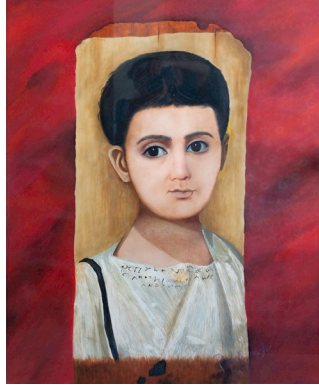

PAMELA SINGH  
Faiyum Heads

Faiyum Head #1, 2004  
36 x 47 inches/ 34 x 45 inches  
Archival Inkjet Print with Mixed Media  
(Acrylic & gold leaf)  
On lower right hand corner  
Framed with 2" Black Frame  
Unique  
SEP4365

Faiyum Head #3, 2004  
36 x 47 inches/ 34 x 45 inches  
Archival Inkjet Print with Mixed Media  
(Acrylic & gold leaf)  
On lower right hand corner  
Framed with 2" Black Frame  
Unique  
SEP4366

Faiyum Head #4, 2004  
36 x 47 inches/ 34 x 45 inches  
Archival Inkjet Print with Mixed Media  
(Acrylic & gold leaf)  
On lower right hand corner  
Framed with 2" Black Frame  
Unique  
SEP4367

Faiyum Head #5, 2004  
36 x 47 inches/ 34 x 45 inches  
Archival Inkjet Print with Mixed Media  
(Acrylic & gold leaf)  
On lower right hand corner  
Framed with 2" Black Frame  
Unique  
SEP4368

Faiyum Head #6, 2004  
36 x 47 inches/ 34 x 45 inches  
Archival Inkjet Print with Mixed Media  
(Acrylic & gold leaf)  
On lower right hand corner  
Framed with 2" Black Frame  
Unique  
SEP4369