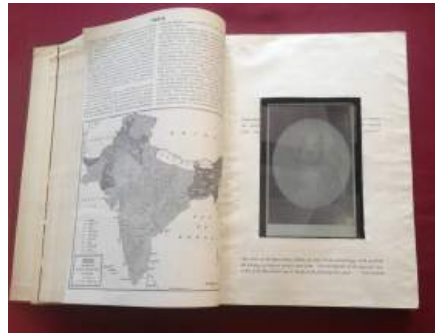

*Open Wound, Encyclopedia 1947,
1997-2000*
16 x 11.5 inch Digital Animation on iPad by
Artist
selected work: Aruna, Deesh, Kohli, Malti,
Meena, Bery, Neeti, Puri, Rajesh
3/5
SEP3964