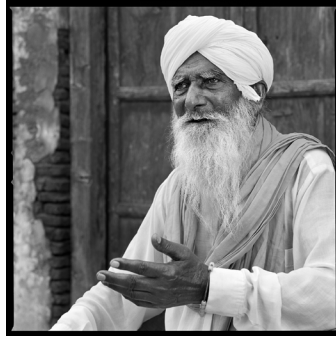

SERENA CHOPRA

The Tale of Time

Dharam Singh, 85 Years, Migrated from
Tehsil Kasur to Narli, 2017

Image: 19 x 19 " / Paper 20 x 24 "

Gelatin Silver Print

Edition of 5

L to R: Om Prakash, Banta Singh, Narli,
2017

Image: 19 x 19 " / Paper 20 x 24 "

Gelatin Silver Print

Edition of 5

Swaran Kaur, 75 Years, Migrated from 48
Chak, Sarkoda Chak, Near Lahor to Kot
Khalsa (Near Cheratta), 2017

Image: 19 x 19 " / Paper 20 x 24 "

Gelatin Silver Print

Edition of 5

Balkar Singh, 75 Years, Migrated from
Lyallpur, Faisalabad, Pakistan to Village
Mode, 2017

Image: 19 x 19 " / Paper 20 x 24 "

Gelatin Silver Print

Edition of 5

Manohar Lal, 83 Years, Migrated from the Border, Studied in Village Bhasin, District Lahore to Mode Village, Pul Moran, 2017
Image: 19 x 19 " / Paper 20 x 24 "
Gelatin Silver Print
Edition of 5

Balwinder Kaur, 85 Years, Migrated from Ratta Choa Chak 88 to Deo Village, 2017
Image: 19 x 19 " / Paper 20 x 24 "
Gelatin Silver Print
Edition of 5

Nirvair Singh, 81 Years, Migrated to Vairoke (Lopoke near Preet Nagar), 2017
Image: 19 x 19 " / Paper 20 x 24 "
Gelatin Silver Print
Edition of 5