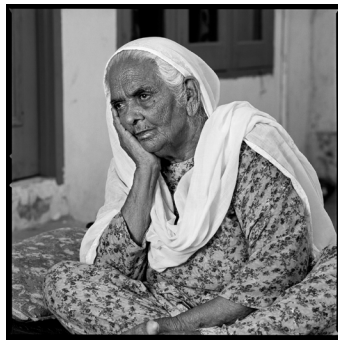

Image: 19 x 19 " / Paper 20 x 24 "

Gelatin Silver Print

Edition of 5

Swaran Kaur, 75 Years, Migrated from 48
Chak, Sarkoda Chak, Near Lahor to Kot
Khalsa (Near Cheratta), 2017

Image: 19 x 19 " / Paper 20 x 24 "

Gelatin Silver Print

Edition of 5

Balkar Singh, 75 Years, Migrated from
Lyallpur, Faisalabad, Pakistan to Village
Mode, 2017

Image: 19 x 19 " / Paper 20 x 24 "

Gelatin Silver Print

Edition of 5

Manohar Lal, 83 Years, Migrated from the Border, Studied in Village Bhasin, District Lahore to Mode Village, Pul Moran, 2017
Image: 19 x 19 " / Paper 20 x 24 "
Gelatin Silver Print
Edition of 5

Balwinder Kaur, 85 Years, Migrated from Ratta Choa Chak 88 to Deo Village, 2017
Image: 19 x 19 " / Paper 20 x 24 "
Gelatin Silver Print
Edition of 5

Nirvair Singh, 81 Years, Migrated to Vairoke (Lopoke near Preet Nagar), 2017
Image: 19 x 19 " / Paper 20 x 24 "
Gelatin Silver Print
Edition of 5