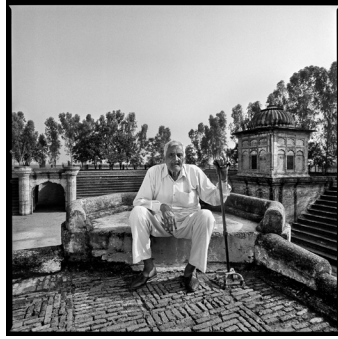

Image: 19 x 19 " / Paper 20 x 24 "

Gelatin Silver Print

Edition of 5

Swaran Kaur, 75 Years, Migrated from 48
Chak, Sarkoda Chak, Near Lahor to Kot
Khalsa (Near Cheratta), 2017

Image: 19 x 19 " / Paper 20 x 24 "

Gelatin Silver Print

Edition of 5

Balkar Singh, 75 Years, Migrated from
Lyallpur, Faisalabad, Pakistan to Village
Mode, 2017

Image: 19 x 19 " / Paper 20 x 24 "

Gelatin Silver Print

Edition of 5

Manohar Lal, 83 Years, Migrated from the Border, Studied in Village Bhasin, District Lahore to Mode Village, Pul Moran, 2017
Image: 19 x 19 " / Paper 20 x 24 "
Gelatin Silver Print
Edition of 5

Balwinder Kaur, 85 Years, Migrated from Ratta Choa Chak 88 to Deo Village, 2017
Image: 19 x 19 " / Paper 20 x 24 "
Gelatin Silver Print
Edition of 5

Nirvair Singh, 81 Years, Migrated to Vairoke (Lopoke near Preet Nagar), 2017
Image: 19 x 19 " / Paper 20 x 24 "
Gelatin Silver Print
Edition of 5