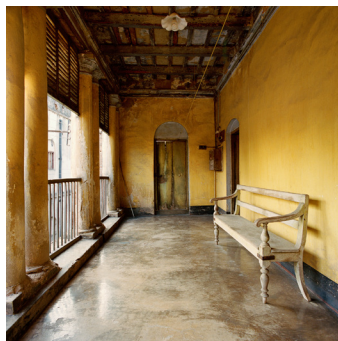

Banerjee Bari, Chandernagor, 2013
Image: 35.5 x 35.5 " / Paper 36 x 36 "
Archival Matte Paper (Hahnemulhe Potorag)
Edition 1/5 + 1 AP